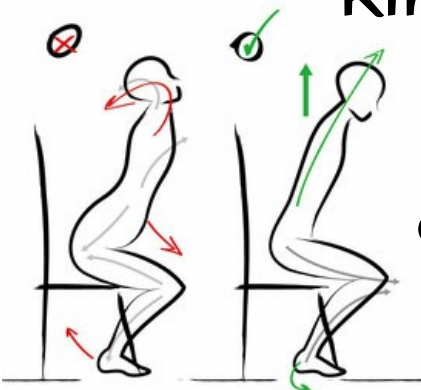

Alexander Technique

Tellington TTouch training

Pose Running

MBTI

Erica Donnison & Judy Palmer
will be visiting & teaching at
Kintaline Farm, Benderloch

End May / July / August / October
kintaline.co.uk/AT2019